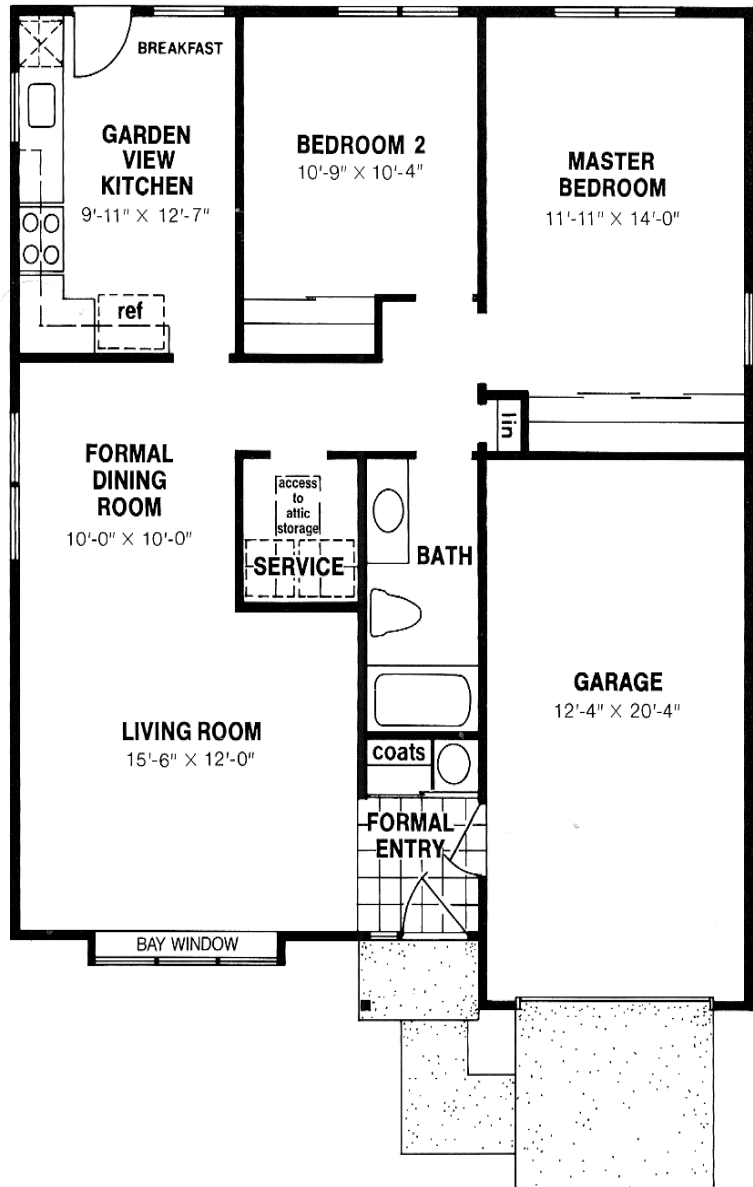

# The Madison

## Plan 0316

- 2 bedrooms, 1 bath
- Covered entry portico
- Dramatic formal entry
- Elegant living room with *Box Bay* window
- Formal dining room
- Garden view kitchen with breakfast area
- Conveniently located service room
- Attic storage with folding steps
- Interior garage access door

All floorplan dimensions are approximate. Details and features are subject to change without notice.

This advertisement is not an offer of an interest in the Leisure Knoll Association, which may be made only by formal prospectus. H79-022.