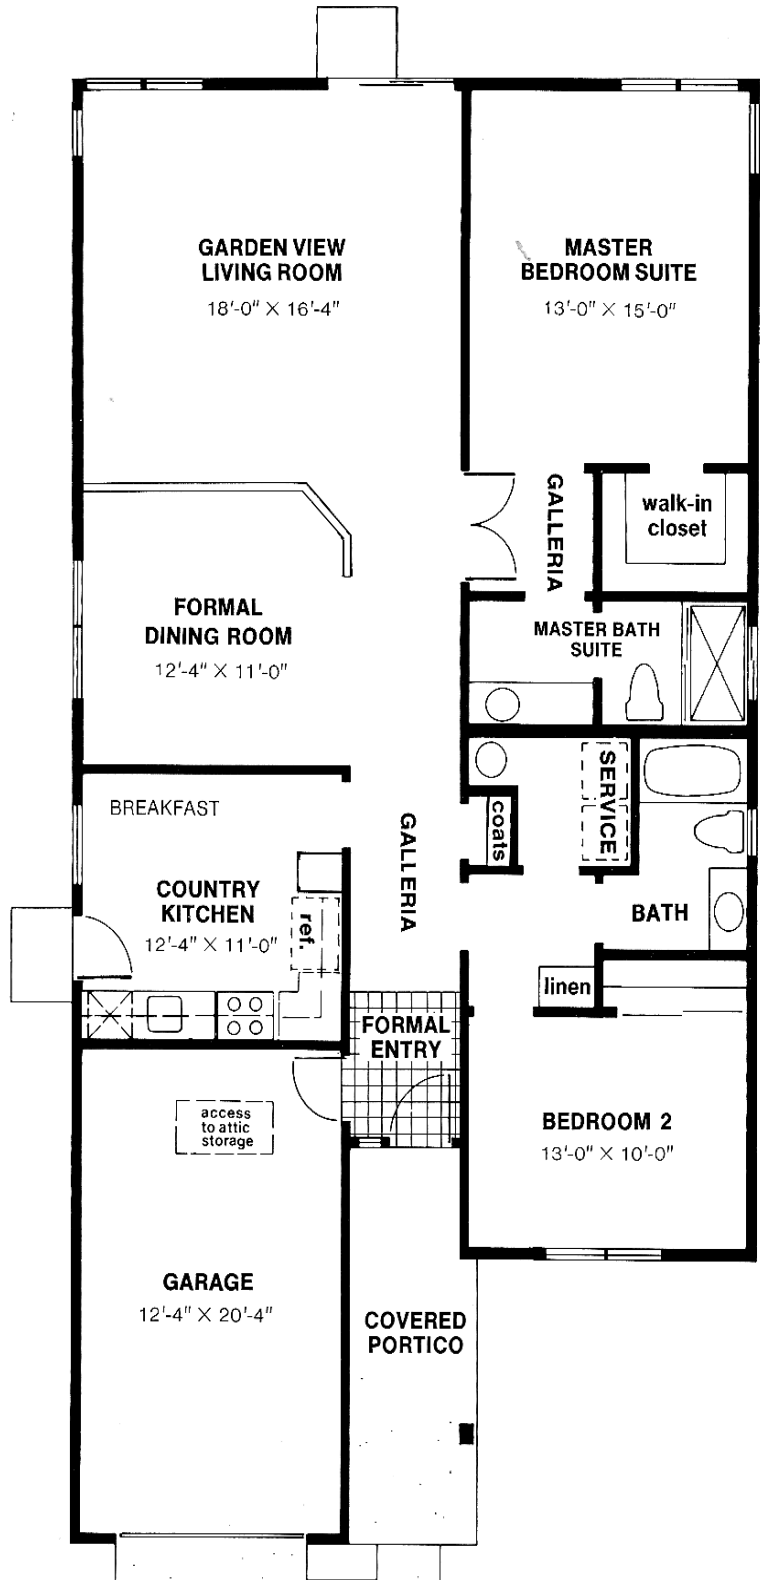

# The Heather

## Plan 0313

- 2 bedrooms, 2 baths
- Dramatic formal entry
- Covered entry portico
- Spacious country kitchen with breakfast area and "full-height" storage closet
- Formal dining room
- Elegant garden view living room
- Dramatic master bedroom suite with galleria entry
- Spacious walk-in closet
- Compartmented private master bath suite with dressing vanity
- Custom breakfront linen cabinet
- Conveniently located service room
- Attic storage with folding steps
- Interior garage access door

Options for this plan are available at additional cost and must be ordered from Leisure Fair prior to construction and at time of Contract of Purchase. See The Options page for availability.

All floorplan dimensions are approximate. Details and features are subject to change without notice.