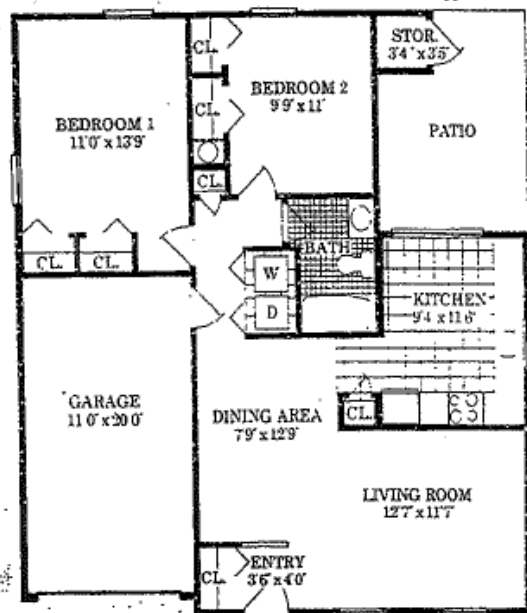

Leisure Knoll is a new, bright beginning for what can be the most fulfilling years of a lifetime.

the Brookhaven

All Sizes Approximate

This lovely Cape Cod offers a spacious foyer and L-shaped living-dining room, with lots of wall space for furniture placement.

The kitchen features a treasure trove of GE appliances, plus an old-fashioned pantry. The two

bedrooms are light and airy, with plenty of closet space.

Central air conditioning and an attached garage with a separate entrance into the house are included at no extra cost.